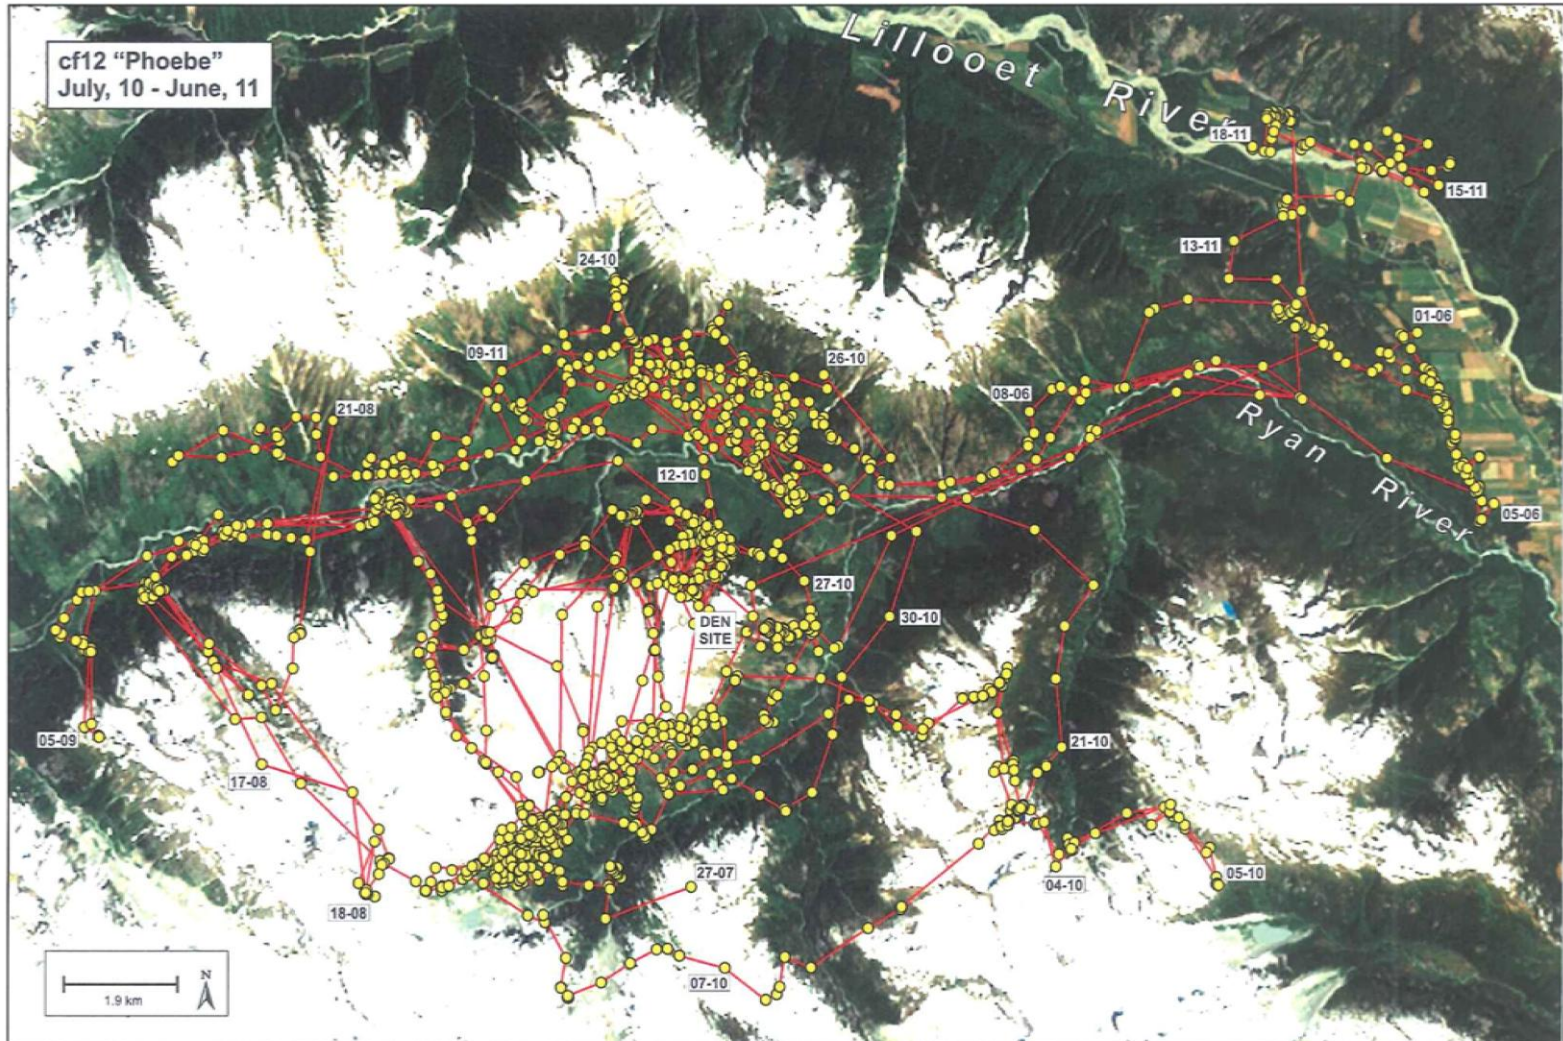

Ministry of **F**orests, **L**ands, **N**atural Resource **O**perations
and **R**ural **D**evelopment

Grizzly Bear

Ministry of Forests, Lands, Natural Resource Operations and Rural Development

Figure 26. Known movement by grizzly bear CF12 ("Phoebe") during July 2010 – June 2011.