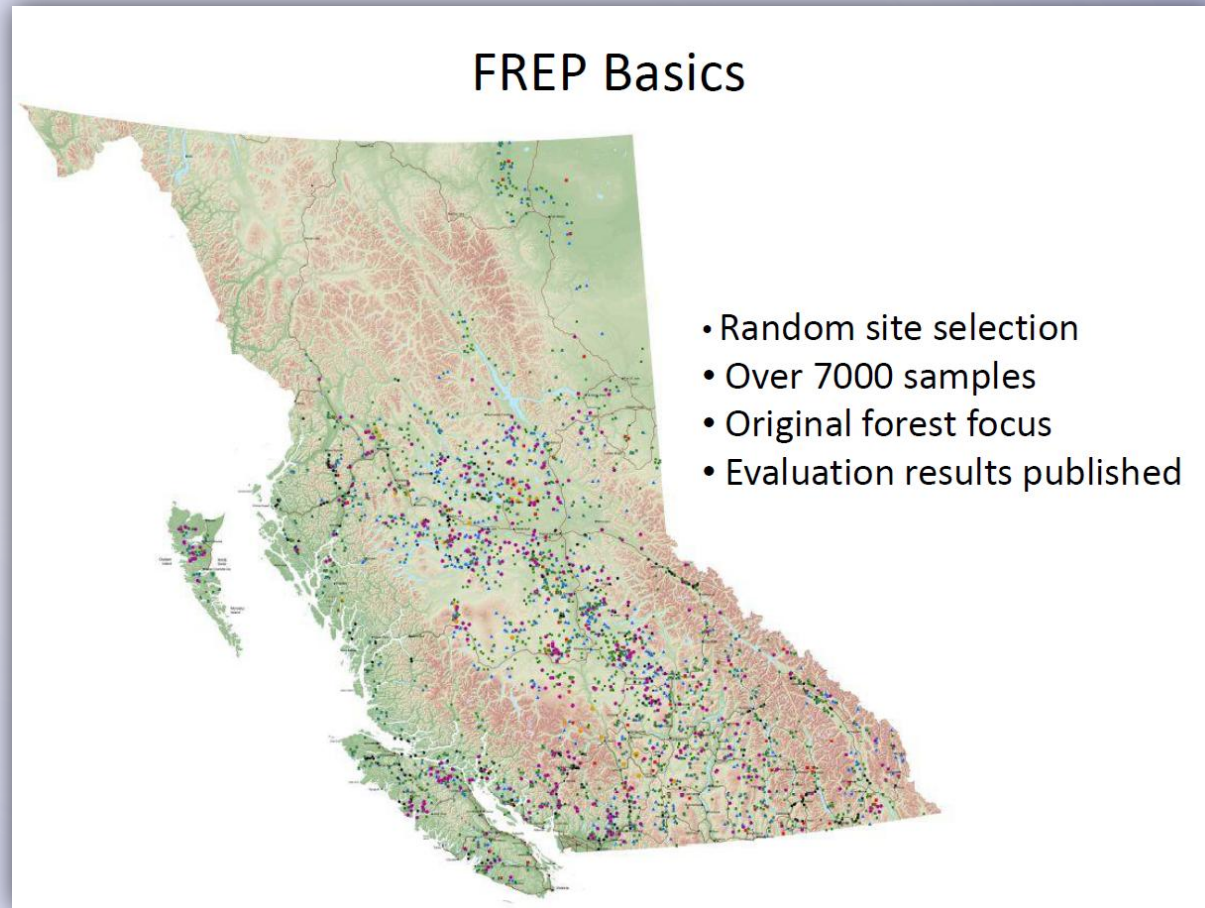

Ministry of Forests, Lands, Natural Resource Operations and Rural Development

- Districts conduct 20-30 samples per year
- Values assessed include:
  - Riparian
  - Water Quality
  - Stand-level Biodiversity
  - Soils
  - Visual Quality
  - Cultural Heritage
  - Stand Development
  - Wildlife