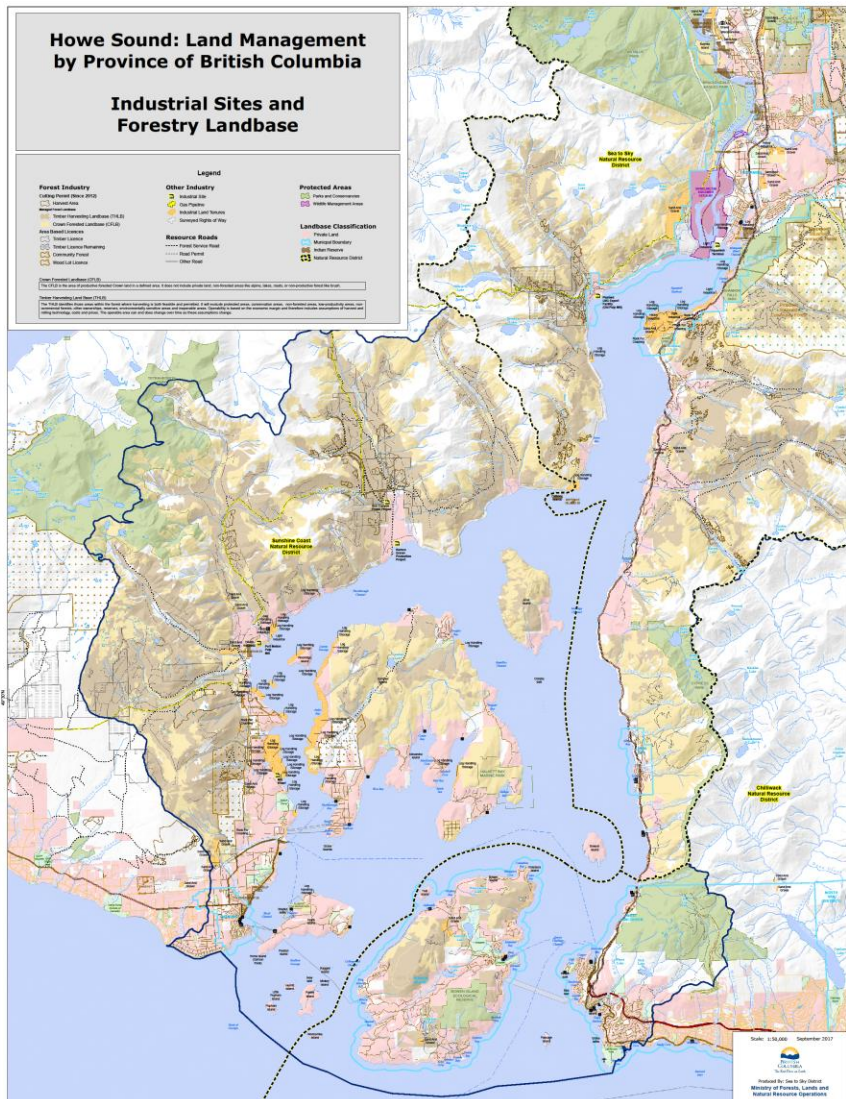

Ministry of Forests, Lands, Natural Resource Operations and Rural Development

Howe Sound: Land Management by Province of British Columbia

Industrial Sites and Forestry Landbase

Howe Sound Land Management: Industrial Sites and Forestry Landbase