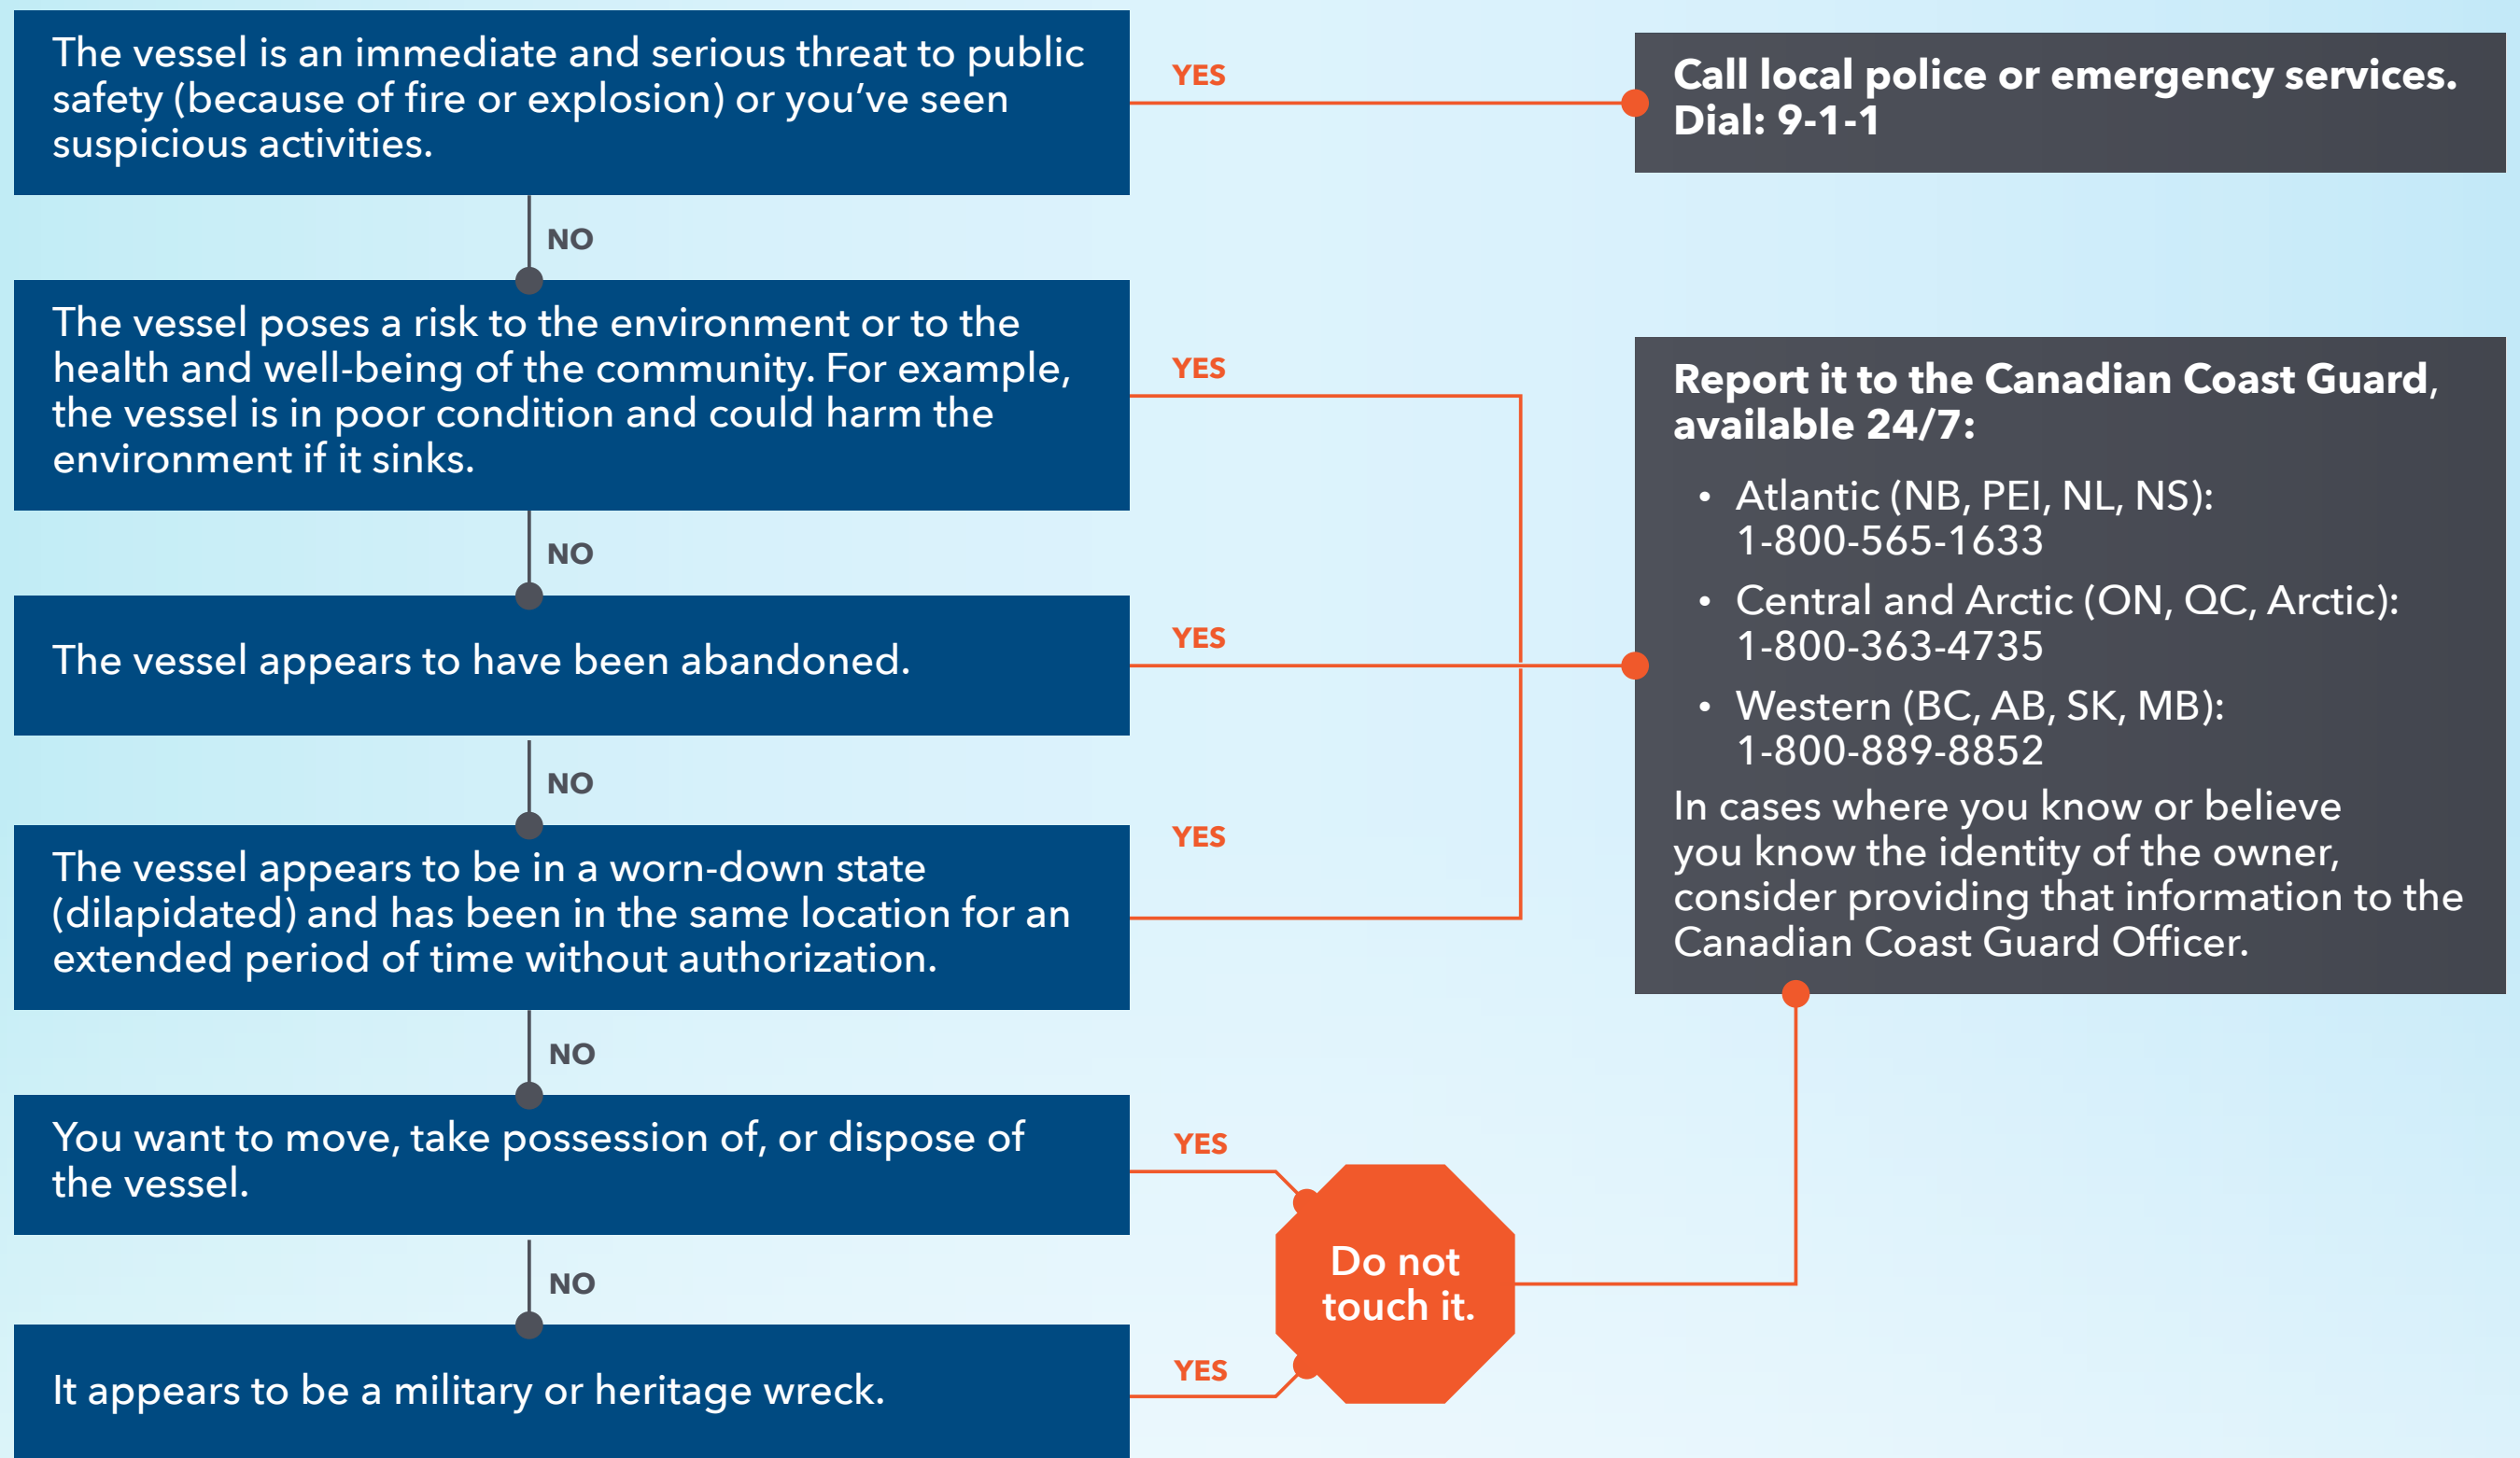

# I FOUND A WRECKED, ABANDONED OR HAZARDOUS VESSEL (INCLUDING BOATS)

## CONTACT CANADIAN COAST GUARD