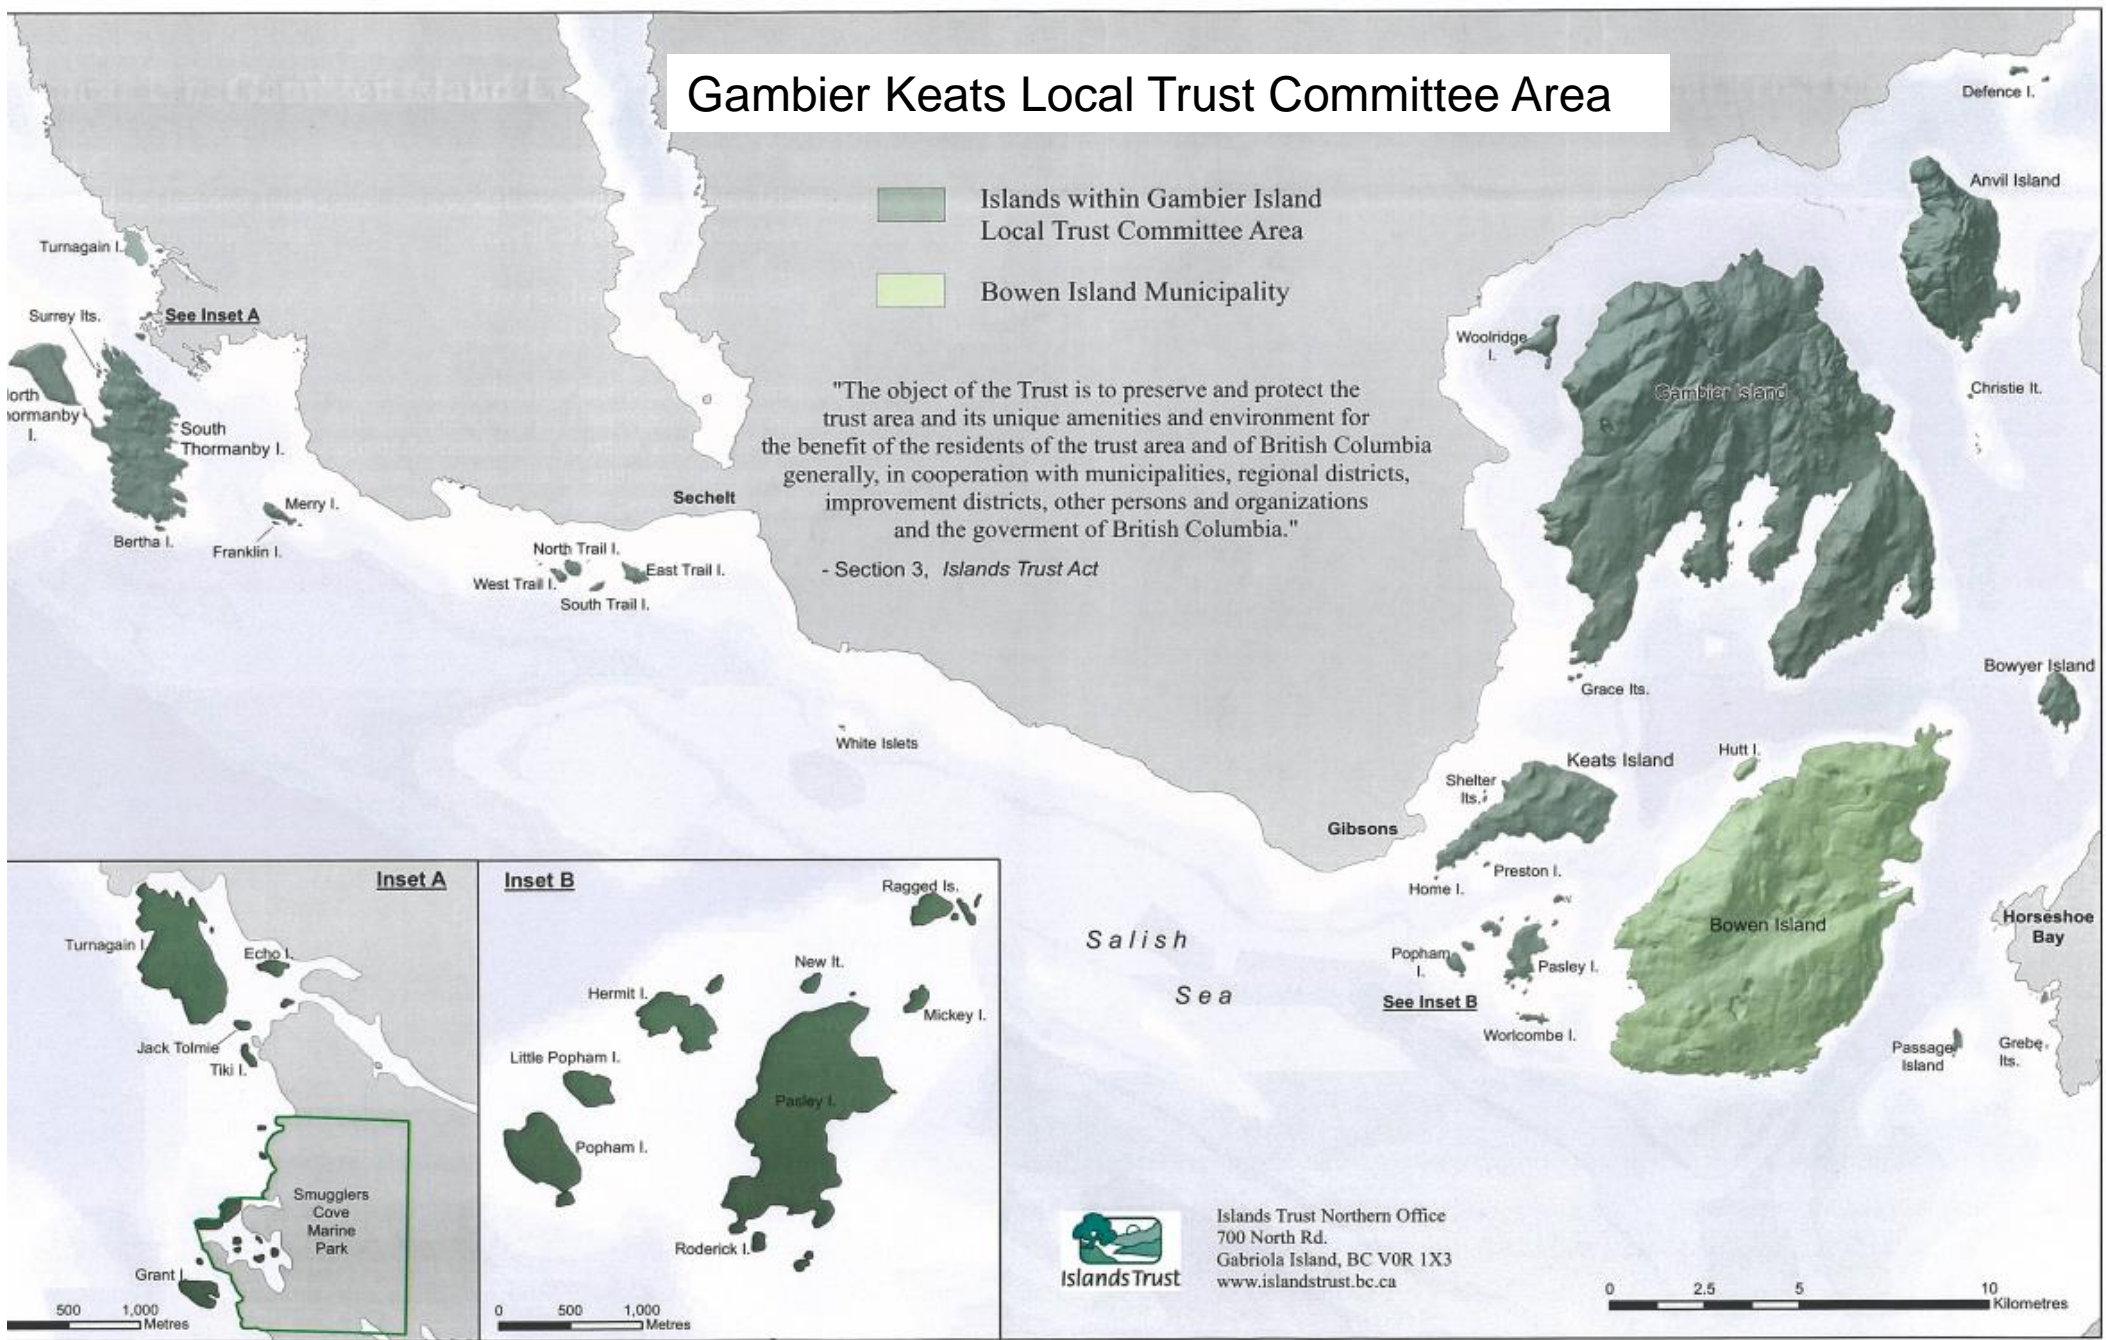

Gambier Keats Local Trust Committee Area

- Islands within Gambier Island Local Trust Committee Area
- Bowen Island Municipality

"The object of the Trust is to preserve and protect the trust area and its unique amenities and environment for the benefit of the residents of the trust area and of British Columbia generally, in cooperation with municipalities, regional districts, improvement districts, other persons and organizations and the government of British Columbia."

- Section 3, *Islands Trust Act*

Islands Trust Northern Office
700 North Rd.
Gabriola Island, BC V0R 1X3
www.islandstrust.bc.ca

Local Islands Facts:

- Approximately 1400 land parcels
- Full-time population of about 250 people
- 85% of the population are seasonal vacation property owners
- 5 youth camps
- 4 provincial parks
- Annapolis dive site
- One woodlot lease

...and possible facts

- Anvil Island was the inspiration for Skull Island
- Largest log sort booming grounds in North America

Services:

Hydro

Shops

Schools

Mail

Community Centres

Roads

Waste

Access:

Docks

Water-taxi