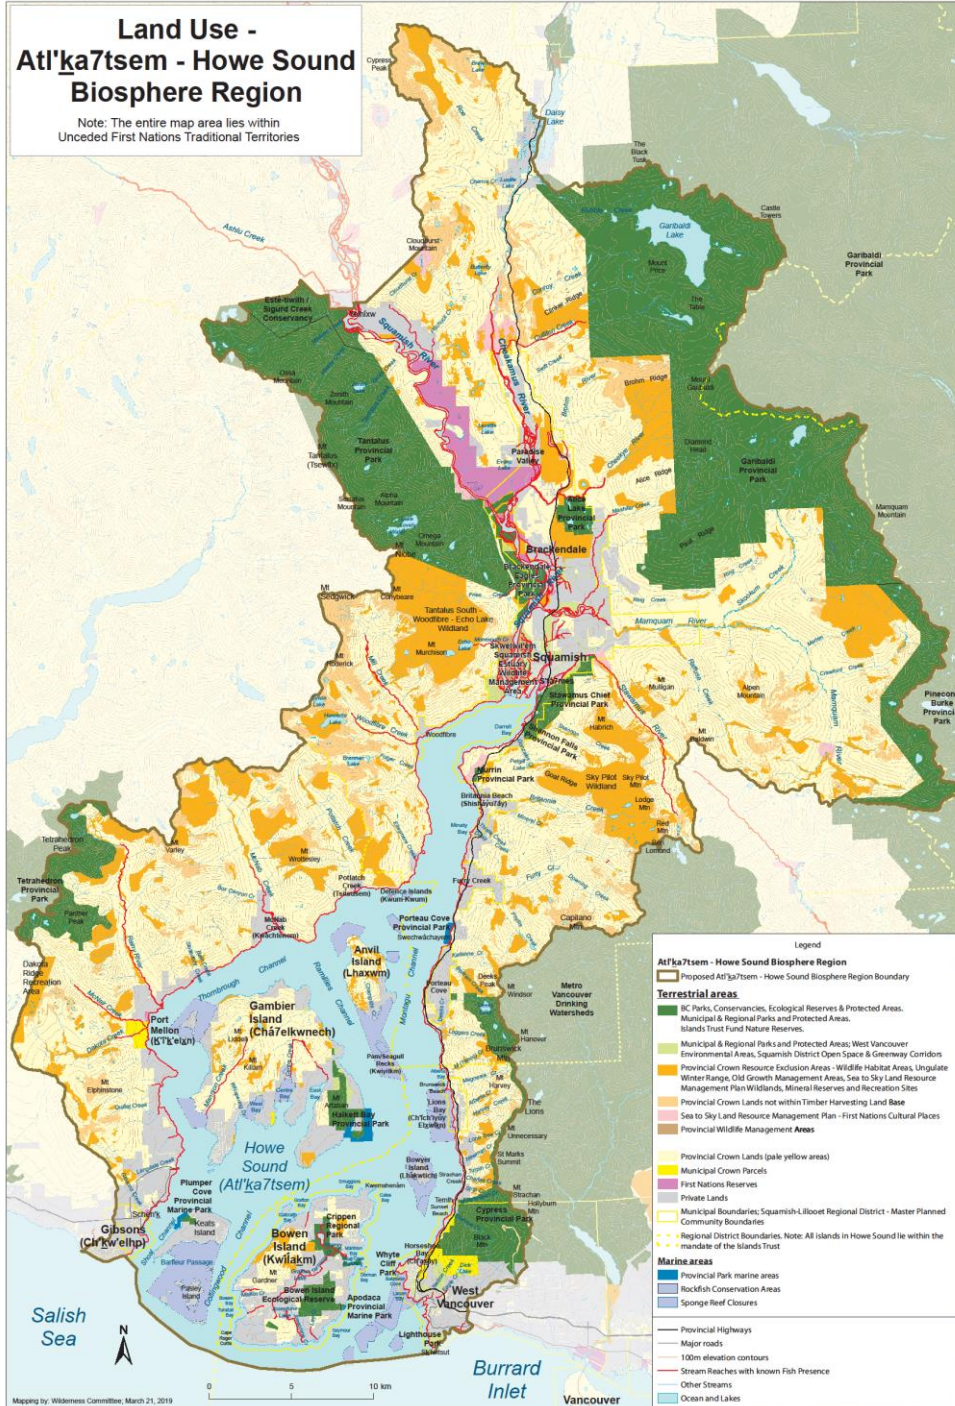

Land Use - Atl'ka7sem - Howe Sound Biosphere Region

	Terrestrial Area/% of Terrestrial	Marine Area/% of Marine	Total Area/% of total Biosphere
Area of Core	42,218 ha	244 ha	42,462 ha
Area of Buffer	40,012 ha	3918 ha	43,930 ha
Area of Transition	101,505 ha	30,826 ha	132,331 ha
TOTAL	183,735ha	34,988 ha	218,723 ha

Proposed Biosphere Region Bounday - April 2019